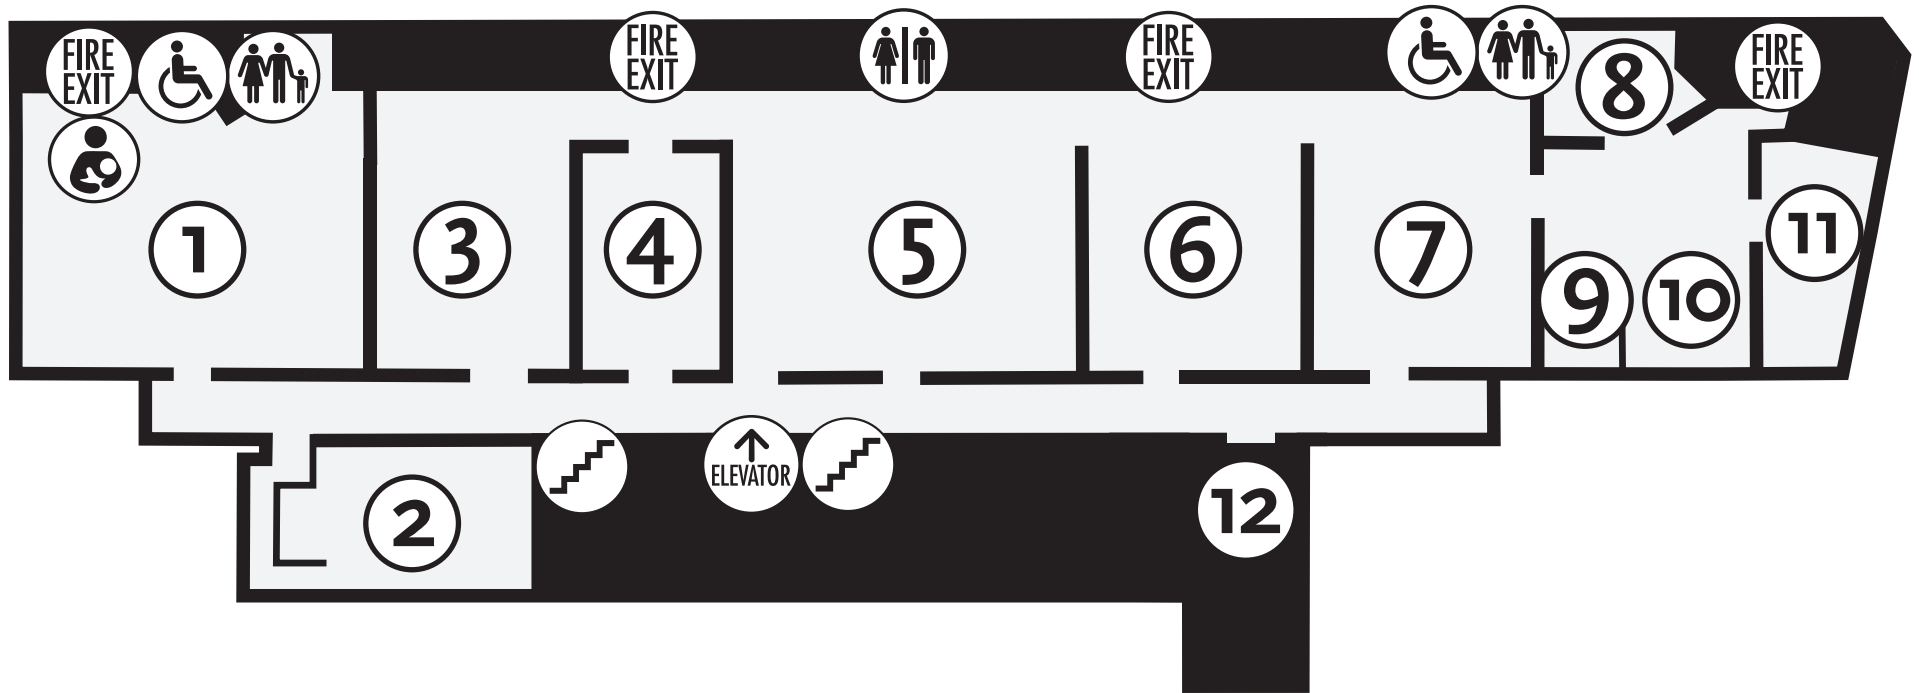

# 2<sup>ND</sup> FLOOR

① PlaySpace (ages 0-3)

② Kid Power

③ Peep's World

④ Countdown to Kindergarten

⑤ The Common

⑥ Arthur & Friends

⑦ Daniel Tiger's Neighborhood:  
A Grr-ific Exhibit

⑧ STEAM Lab

⑨ The Gallery

⑩ Johnny's Workbench

⑪ Art Lab

⑫ Fenway Farms at Boston Children's Museum